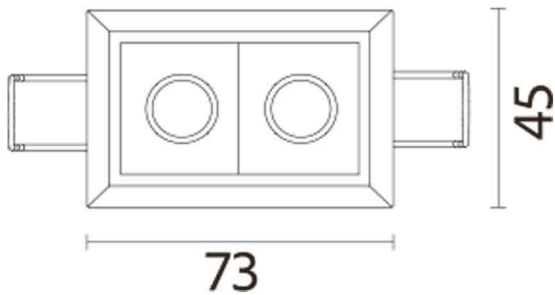

OEM Linear - 2

Slim linear recessed downlight

appr. 6 W / 220 – 240 V / 50-60HZ

- aluminium die cast
- optic: plastic injection
- beam angle available in spot, medium, flood (< UGR 19)

Description

recessed